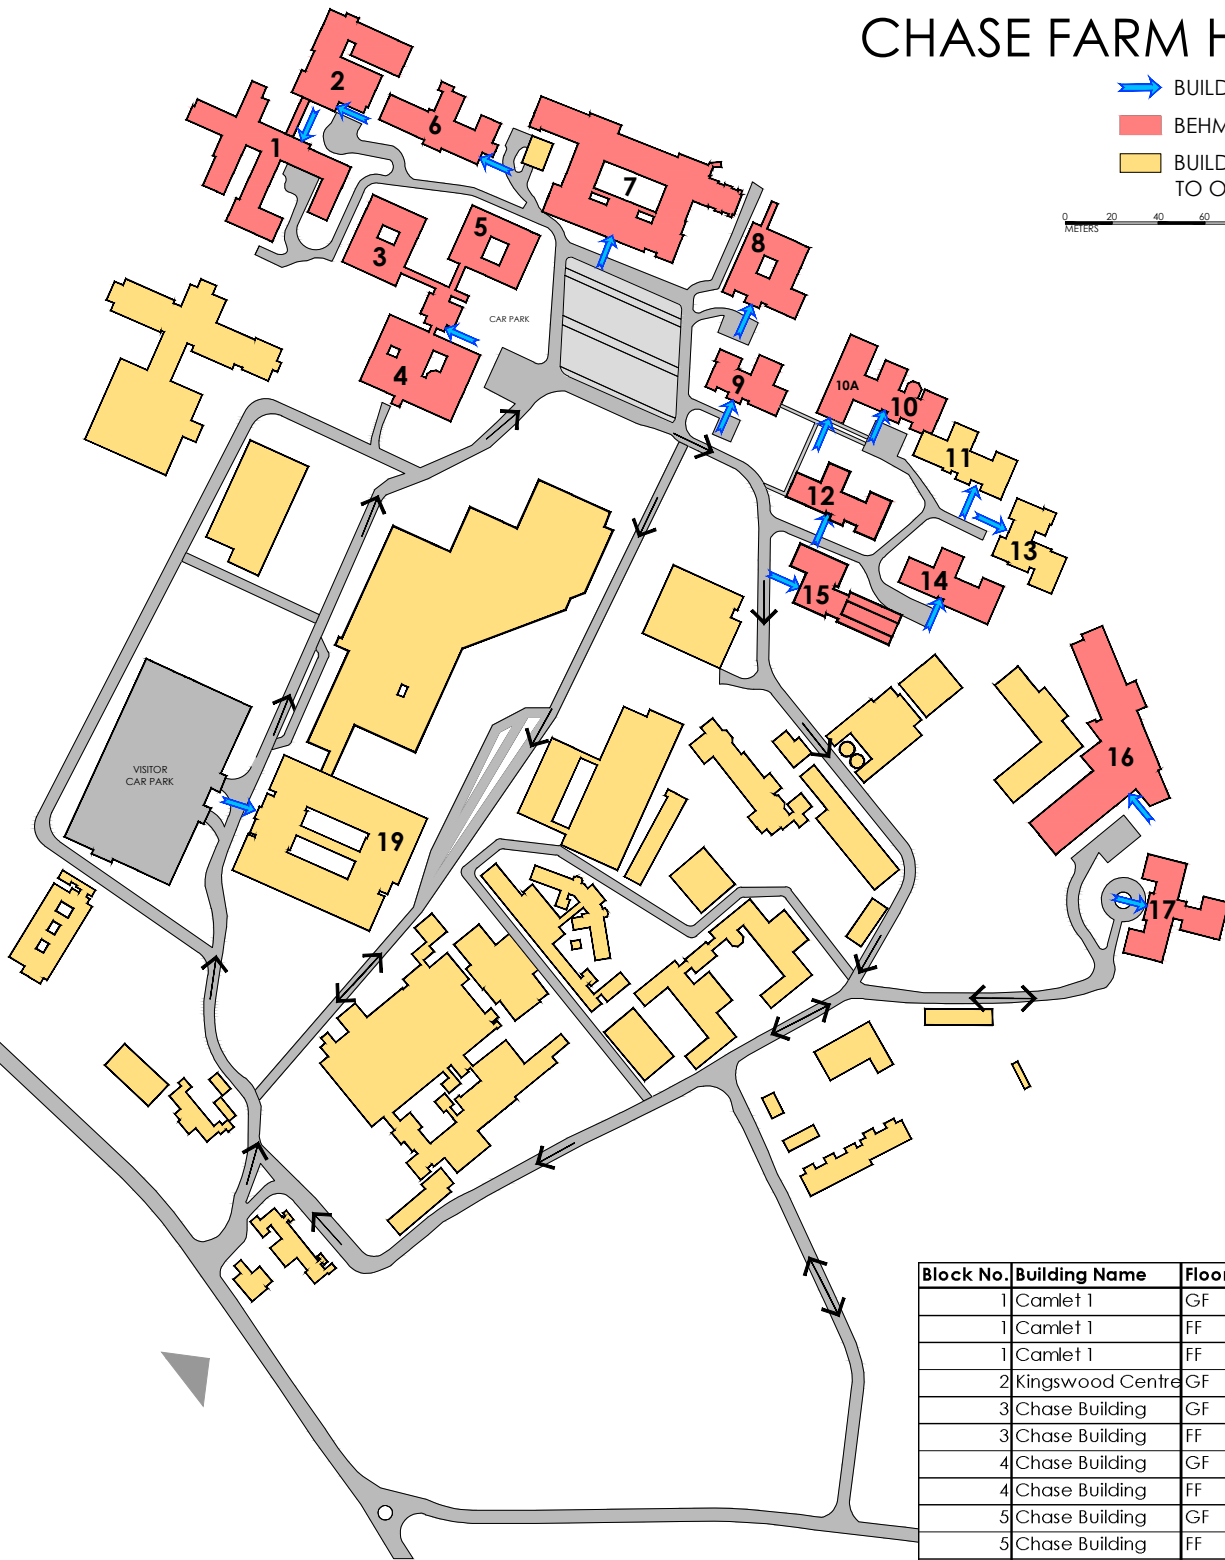

# CHASE FARM HOSPITAL

-  BUILDING ENTRANCE
-  BEHMT BUILDINGS
-  BUILDINGS BELONGING TO OTHER TRUSTS

0 20 40 60 80 100  
METERS

Block No.	Building Name	Floor	Ward Name
1	Camlet 1	GF	Mint Ward
1	Camlet 1	FF	Paprika Ward
1	Camlet 1	FF	Fennel Ward
2	Kingswood Centre	GF	Kingswood Centre
3	Chase Building	GF	Devon Ward
3	Chase Building	FF	Dorset Ward
4	Chase Building	GF	Restaurant
4	Chase Building	FF	Administration & ECT
5	Chase Building	GF	Sussex Ward
5	Chase Building	FF	Suffolk Ward
6	Regent House	GF	Derwent Ward
6	Regent House	FF	Severn Ward
7	Camlet 3	GF	Cardamom Ward
7	Camlet 3	GF	Sage Ward
7	Camlet 3	FF	Juniper
8	Blue Nile House	GF	Blue Nile House
9	Ivy House	GF	Ivy House
10	Cornwall Villa	GF	Cornwall Villa
11	Moselle House	GF	Moselle House
12	Cumbria Villa	GF	Cumbria Villa
13	Eden House	GF	Eden House
14	Somerset Villa	GF	Somerset Villa
15	Warwick Centre	GF	Hawthorne Unit
15	Warwick Centre	GF	The Elms
16	The Oaks	GF	The Oaks
17	Silver Birches	GF	Silver Birches
19	Highlands	GF	Skye Unit
19	Highlands	GF	Cape Town