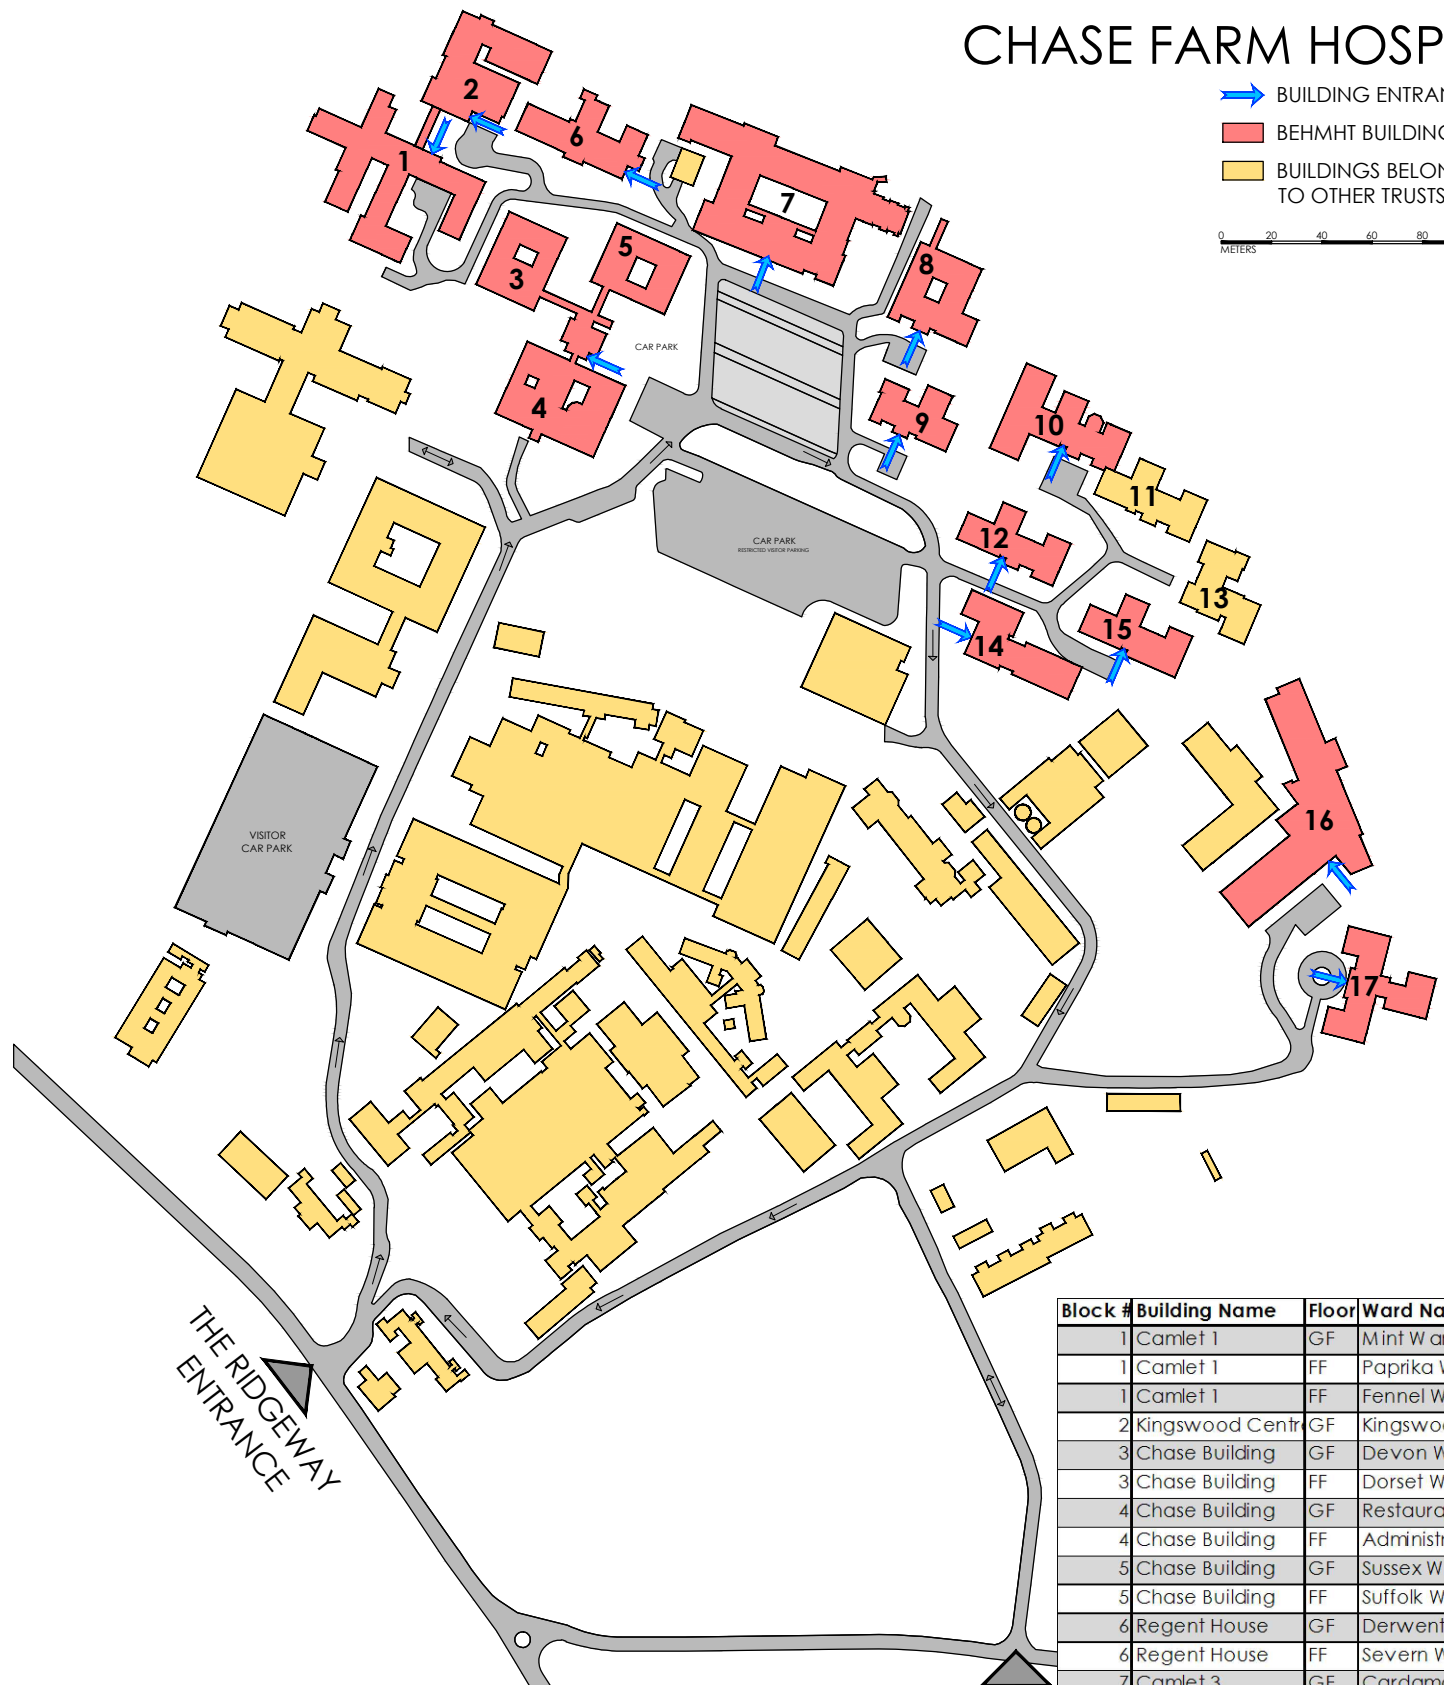

# CHASE FARM HOSPITAL

-  BUILDING ENTRANCE
-  BEHMT BUILDINGS
-  BUILDINGS BELONGING TO OTHER TRUSTS

0 20 40 60 80 100  
METERS

Block #	Building Name	Floor	Ward Name
1	Camlet 1	GF	Mint Ward
1	Camlet 1	FF	Paprika Ward
1	Camlet 1	FF	Fennel Ward
2	Kingswood Centre	GF	Kingswood Centre
3	Chase Building	GF	Devon Ward
3	Chase Building	FF	Dorset Ward
4	Chase Building	GF	Restaurant
4	Chase Building	FF	Administration & ECT
5	Chase Building	GF	Sussex Ward
5	Chase Building	FF	Suffolk Ward
6	Regent House	GF	Derwent Ward
6	Regent House	FF	Severn Ward
7	Camlet 3	GF	Cardamom Ward
7	Camlet 3	GF	Sage Ward
7	Camlet 3	FF	Tamarind
7	Camlet 3	FF	Juniper
8	Blue Nile House	GF	Blue Nile House
9	Ivy House	GF	Ivy House
10	Cornwall Villa	GF	Cornwall Villa
11	Seacole West	GF	Seacole West
12	Cumbria Villa	GF	Cumbria Villa
13	Seacole East	GF	Seacole East
14	Somerset Villa	GF	Somerset Villa
15	Warwick Centre	GF	Hawthorne Unit
15	Warwick Centre	GF	The Elms
16	The Oaks	GF	The Oaks
17	Silver Birches	GF	Silver Birches